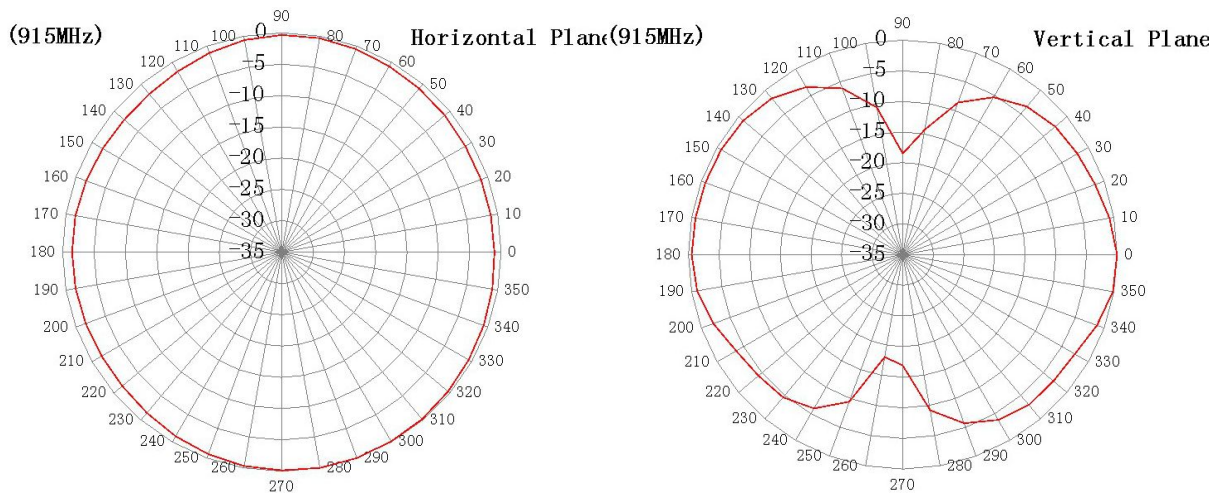

SPECIFICATIONS

Item	Specifications	
Antenna	Center Frequency	915MHz
	Band Width	CF ± 8MHz
	Polarization	Linear
	Gain	3dBi
	V.S.W.R	<2.0
	Impedance	50 Ω
	Connector	SMA Male
Environmental	Operating Temperature	-40°C~+85°C
	Vibration	10 to 55Hz with 1.5mm amplitude 2hours
	Environmentally Friendly	ROHS Compliant

Radiation Pattern

Shenzhen KHD Technology Co., Ltd.

Add: Rm2206-2207, Block B, Zhantao Technology Bldg., NO.1083 Minzhi Road, Baoan Dist

Http:// www.khdtech.com

E-mail:sales@khdtech.com

Tel: 86-755-83268687/83258567 Fax:86-755-83327582