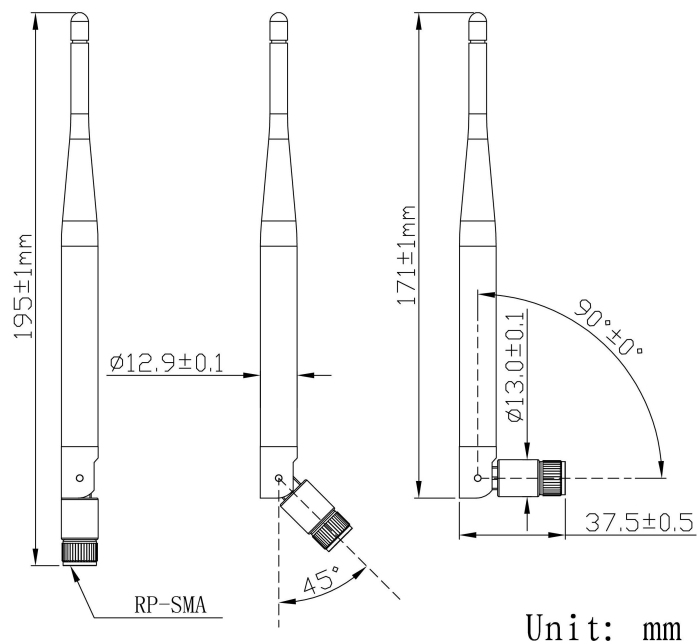

Shenzhen KHD Technology Co., Ltd.

Add: Rm2206-2207, Block B, Zhantao Technology Bldg., NO.1083 Minzhi Road, Baoan Dist

Http:// www.khdtech.com

E-mail:sales@khdtech.com

Tel: 86-755-83268687/83258567 Fax:86-755-83327582